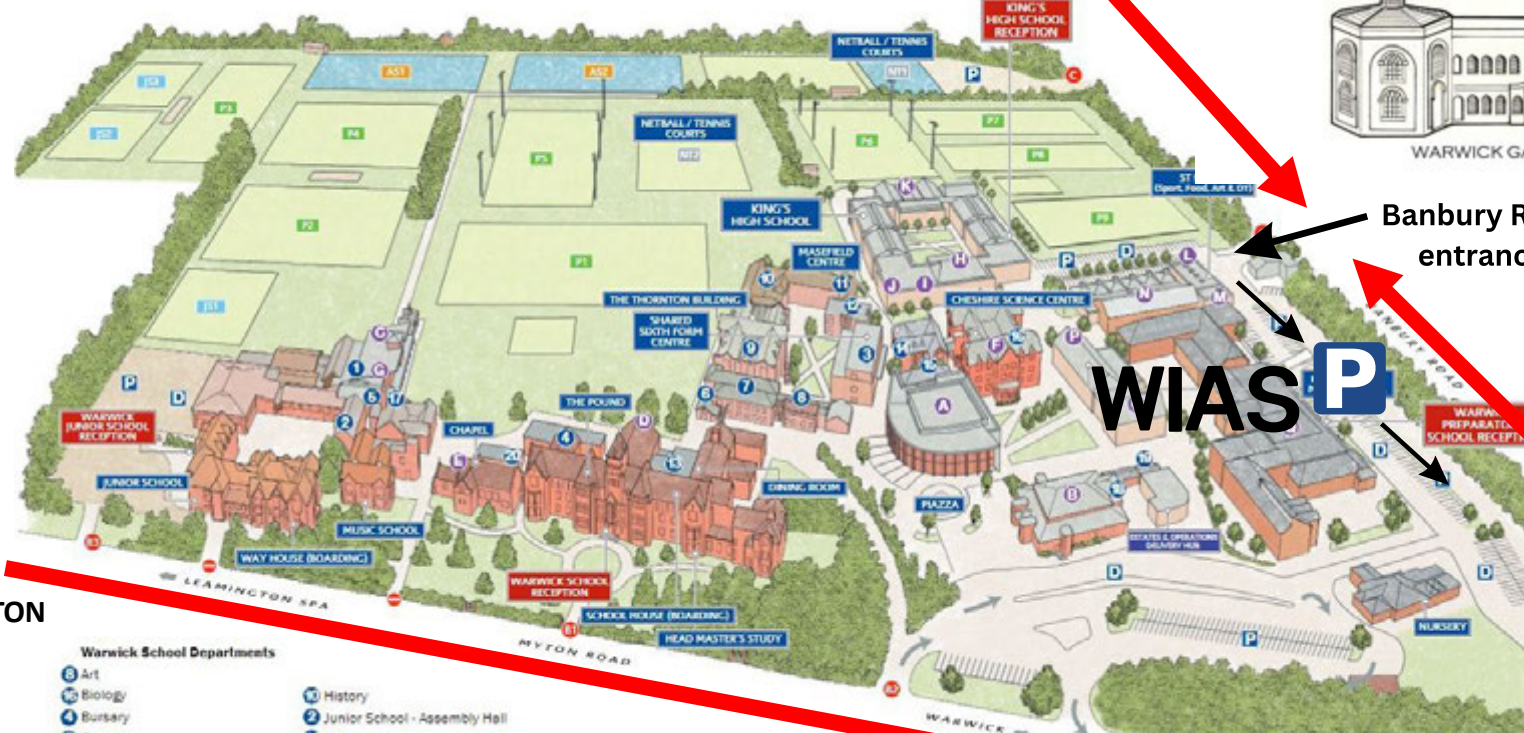

A425 towards WARWICK from M40
Exit 13 (from SE) & Exit 14 (from N & W)

WARWICKSHIRE INDUSTRIAL ARCHAEOLOGY SOCIETY

WARWICK GAS WORKS 1822

Banbury Road
entrance

WIAS **P**

FROM
LEAMINGTON
SPA

- Warwick School Departments
- Art
 - Biology
 - Bursary
 - History
 - Junior School - Assembly Hall

Please park in Warwick Prep School car park **P**

Follow the signs to the school hall **WIAS**

Approaches to
Warwick Preparatory School Hall
CV34 6PL

Soon after turning off the Banbury Road to enter the Prep School, the road swings around to the left and the car park will be ahead of you, with the School on your right. The Hall is on the left hand side of the Main Reception building.

ENTRANCE TO THE PREP SCHOOL HALL

(STEP-FREE) ENTRANCE TO BE USED FOR ACCESS TO THE PREP SCHOOL HALL